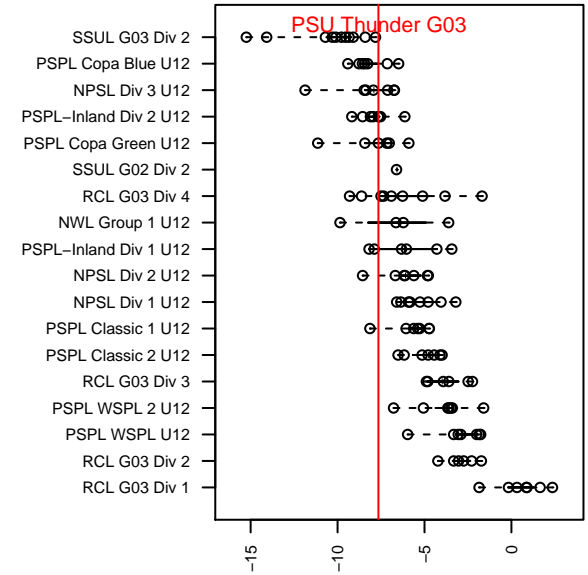

PSU Thunder G03

Puyallup SC
Puyallup, WA
G03 total strength=360
attack=0.29 defense=0.16
fall league = PSPL Copa Green U12
notes= Puyallup Soccer Union

alt names used:
PSU Thunder
PSU Thunder
Puyallup Soccer Union PSU GU12 Thunder

Venues played:
2015 Blast Off GU12 B
2015 Labor Day Cup GU12 Silver
2015 PSPL Copa Green U12

PSU Thunder G03
Dots are actual minus expected GF (blue circles) and GA (red triangles).
Blue line is smoothed change in attack strength. Red is smoothed change in defense strength.

**attack and defense variance (black dot)
relative to other teams
and top 10 in region**

**attack and defense rating
relative to others at age
and all opponents in last 13 months**

Performance relative to 13 month average